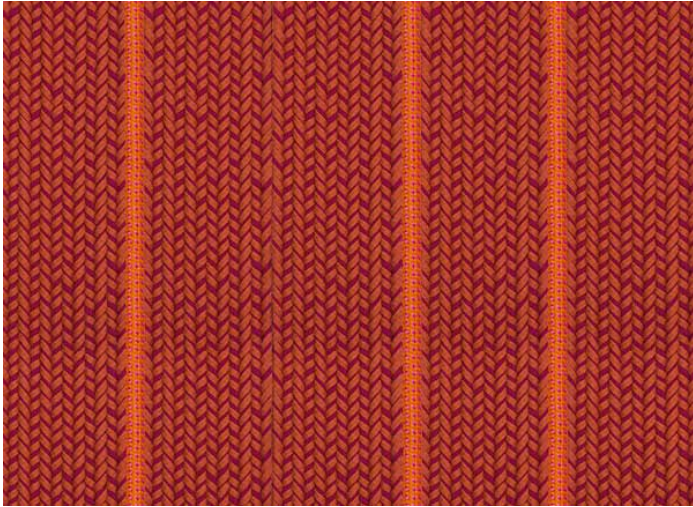

5. R660315 / T0315